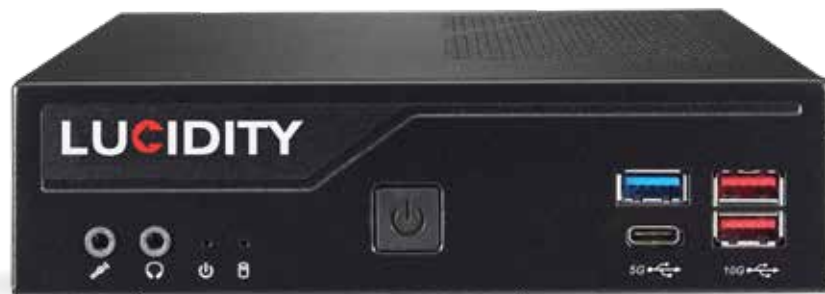

LUCIDITY

Developed by **UVS** **ULTIMATE**
Visual Solutions

WBD103 Video Wall Controller Datasheet

ULTIMATE
Visual Solutions

THE ULTIMATE VISUAL SOLUTIONS
FOR ALL REQUIREMENTS.

WBD103

LUCIDITY

Specifications

| | |
|---------------------|---|
| Processor | I5 13500 2.5GHz 14 Cores / 20 Threads |
| Chipset | H670 |
| RAM | 32GB DDR4 (MAX 64GB) |
| Storage | 256GB SSD |
| Ethernet | 2x 2.5Gb Ethernet Ports |
| Power Supply | 120W / 19V External PSU |
| OS | Windows 11 Professional |
| Dimensions | 190 x 165 x 43mm (Includes Wall Mount VESA bracket) |
| Outputs | 2x HDMI v2.0b and 2x DisplayPort v1.4 supporting up to 3840x2160@60Hz (provides for the display of a limited number of IP streams) |