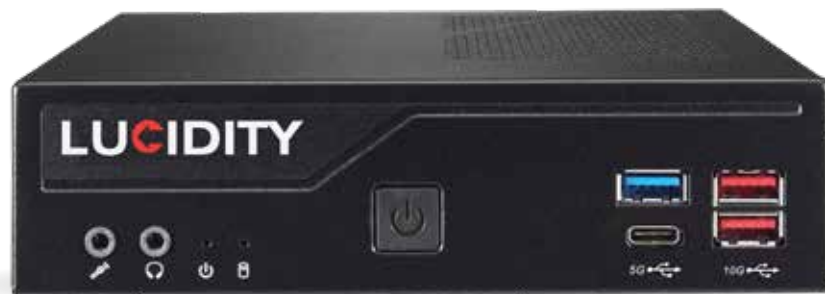

LUCIDITY

Developed by **UVS** **ULTIMATE**
Visual Solutions

WBD103 Video Wall Controller Datasheet