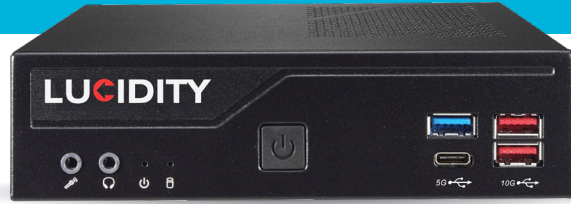

LUCIDITY

Developed by **UVS** **ULTIMATE**
Visual Solutions

WBD103 Video Wall Controller Datasheet

ULTIMATE
Visual Solutions

**THE ULTIMATE VISUAL SOLUTIONS
FOR ALL REQUIREMENTS.**

WBD103

LUCIDITY

Specifications

Processor	I5 13500 2.5GHz 14 Cores / 20 Threads
Chipset	H670
RAM	32GB DDR4 (MAX 64GB)
Storage	256GB SSD
Ethernet	2x 2.5Gb Ethernet Ports
Power Supply	120W / 19V External PSU
OS	Windows 11 Professional
Dimensions	190 x 165 x 43mm (Includes Wall Mount VESA bracket)
Outputs	2x HDMI v2.0b and 2x DisplayPort v1.4 supporting up to 3840x2160@60Hz (provides for the display of a limited number of IP streams)