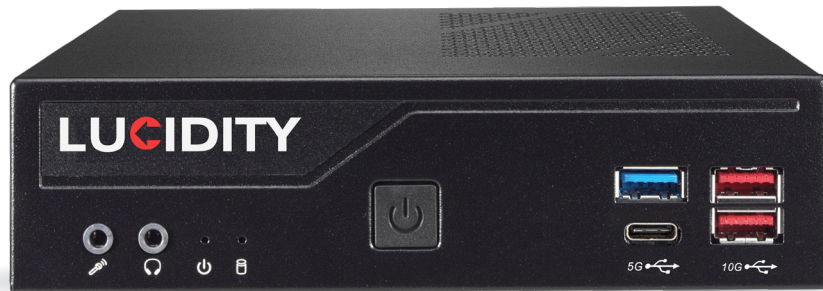

LUCIDITY

Developed by **UVS** **ULTIMATE**
Visual Solutions

WBD103 Video Wall Controller Datasheet

ULTIMATE
Visual Solutions

**THE ULTIMATE VISUAL SOLUTIONS
FOR ALL REQUIREMENTS.**

WBD103

LUCIDITY

Specifications

Processor	I5 13500 2.5GHz 14 Cores / 20 Threads
Chipset	H670
RAM	32GB DDR4 (MAX 64GB)
Storage	256GB SSD
Ethernet	2x 2.5Gb Ethernet Ports
Power Supply	120W / 19V External PSU
OS	Windows 11 Professional
Dimensions	190 x 165 x 43mm (Includes Wall Mount VESA bracket)
Outputs	2x HDMI v2.0b and 2x DisplayPort v1.4 supporting up to 3840x2160@60Hz (provides for the display of a limited number of IP streams)